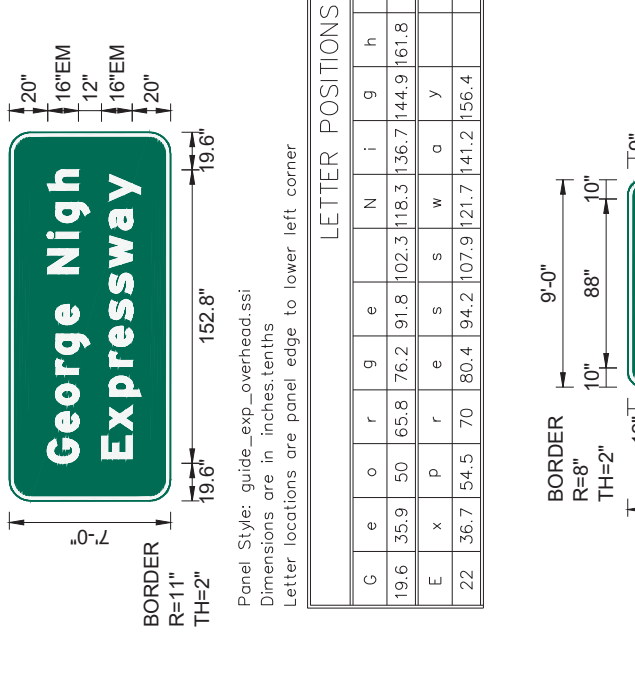

SIGN NUMBER		SP-38 w/ E1-5P	
WIDTH x HGT.		16'-6" x 6'-0"	
BORDER WIDTH		2"	
CORNER RADIUS		9"	
MOUNTING		Ground	
BACKGROUND		COLOR: Green	
LEGEND/BORDER		TYPE: Reflective	
COLOR:		White/White	

SYMBOL		ROT	X	Y	WID	HT
AR_Type A		315	86.6	118.6	20	31.5

SIGN NUMBER		SP-40 w/ E1-5P	
WIDTH x HGT.		16'-6" x 7'-6"	
BORDER WIDTH		2"	
CORNER RADIUS		12"	
MOUNTING		Ground	
BACKGROUND		TYPE: Reflective	
LEGEND/BORDER		COLOR: Green	
TYPE:		Reflective	
COLOR:		White/White	

LETTER POSITIONS (X)		LENGTH		SERIES/SIZE						
G	E	O	R	G	E	N	I	G	H	
19.6	35.9	50	65.8	76.2	91.8	102.3	118.3	136.7	144.9	161.8
E	X	P	R	E	S	S	W	A	Y	
22	36.7	54.5	70	80.4	94.2	107.9	121.7	141.2	156.4	

SIGN NUMBER		SP-42 w/ E1-5P	
WIDTH x HGT.		15'-6" x 5'-6"	
BORDER WIDTH		2"	
CORNER RADIUS		9"	
MOUNTING		Ground	
BACKGROUND		TYPE: Reflective	
LEGEND/BORDER		COLOR: Green	
TYPE:		Reflective	
COLOR:		White/White	

SYMBOL		ROT	X	Y	WID	HT
AR_Type A		315	86.6	118.6	20	31.5

LETTER POSITIONS (X)		LENGTH		SERIES/SIZE						
H	E	R	E	F	O	R	D	L	N	
20.1	37.1	52.6	63	76.9	87.2	103	113.4	124	140	155.3
E	X	I	T	1/2	M	I	L	E		
40.2	49.1	59.8	63.3	80.8	112.7	124.7	129.1	138.3		