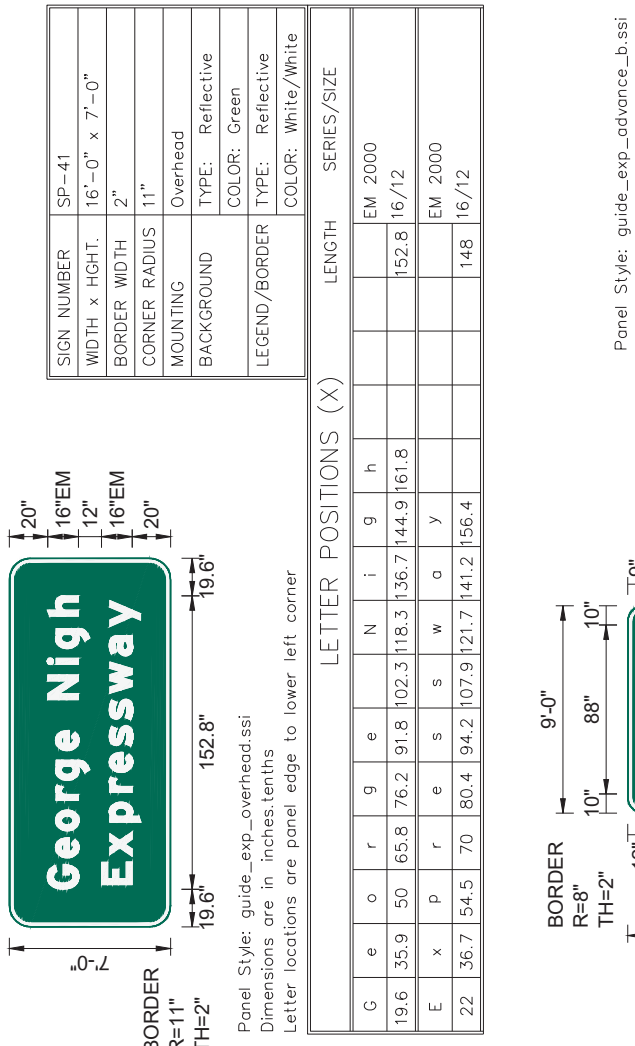

SIGN NUMBER		SP-41	
WIDTH x HGT.		16'-0" x 7'-0"	
BORDER WIDTH		2"	
CORNER RADIUS		11"	
MOUNTING		Overhead	
BACKGROUND		TYPE: Reflective	
LEGEND/BORDER		COLOR: Green	
TYPE:		Reflective	
COLOR:		White/White	

LETTER POSITIONS (X)		LENGTH		SERIES/SIZE						
G	E	O	R	G	E	N	I	G	H	
19.6	35.9	50	65.8	76.2	91.8	102.3	118.3	136.7	144.9	161.8
E	X	P	R	E	S	S	W	A	Y	
22	36.7	54.5	70	80.4	94.2	107.9	121.7	141.2	156.4