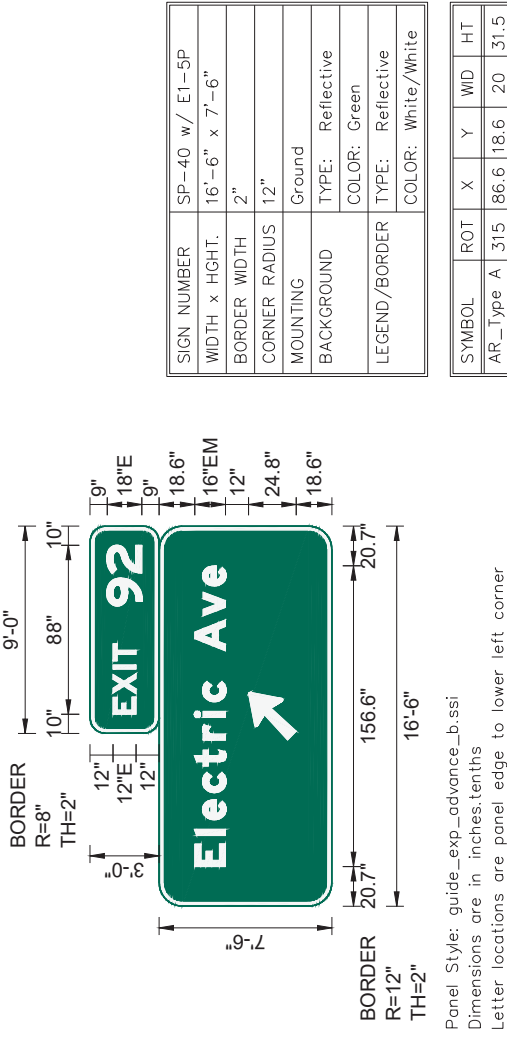

SIGN NUMBER		SP-38 w/ E1-5P	
WIDTH x HGT.		16'-6" x 6'-0"	
BORDER WIDTH		2"	
CORNER RADIUS		9"	
MOUNTING		Ground	
BACKGROUND		COLOR: Green	
LEGEND/BORDER		TYPE: Reflective	
COLOR:		White/White	

SYMBOL		ROT	X	Y	WID	HT
AR_Type A		315	86.6	118.6	20	31.5

LETTER POSITIONS (X)		LENGTH		SERIES/SIZE							
E	L	E	C	T	R	I	C	A	V	E	
20.7	36.8	45	59.1	73	86.4	98.3	106.4	117	133	151.2	166.8
E	X	I	T	1/2	M	I	L	E			
46.2	55.1	65.8	69.3	86.8	118.7	130.7	135.1	144.3			

SIGN NUMBER		SP-39 w/ E1-5P	
WIDTH x HGT.		15'-6" x 13'-0"	
BORDER WIDTH		2"	
CORNER RADIUS		12"	
MOUNTING		Ground	
BACKGROUND		TYPE: Reflective	
LEGEND/BORDER		COLOR: Green	
COLOR:		White/White	

SYMBOL		ROT	X	Y	WID	HT
M1_4		0	18.5	99.9	45	36
M1_6E2		0	79.5	99.9	36	36
M1_6E2		0	31.5	99.9	36	36

SIGN NUMBER		SP-40 w/ E1-5P	
WIDTH x HGT.		16'-6" x 7'-6"	
BORDER WIDTH		2"	
CORNER RADIUS		12"	
MOUNTING		Ground	
BACKGROUND		TYPE: Reflective	
LEGEND/BORDER		COLOR: Green	
TYPE:		Reflective	
COLOR:		White/White	