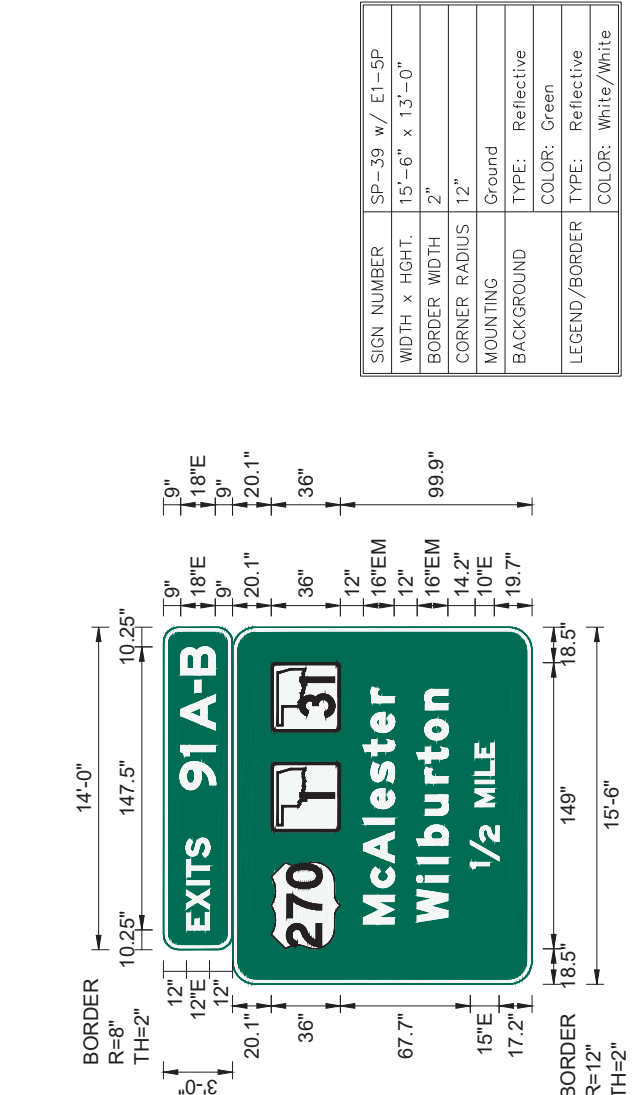

SIGN NUMBER		SP-38 w/ E1-5P	
WIDTH x HGT.		16'-6" x 6'-0"	
BORDER WIDTH		2"	
CORNER RADIUS		9"	
MOUNTING		Ground	
BACKGROUND		COLOR: Green	
LEGEND/BORDER		TYPE: Reflective	
COLOR:		White/White	

SYMBOL		ROT	X	Y	WID	HT
AR_Type A		315	86.6	118.6	20	31.5

SIGN NUMBER		SP-39 w/ E1-5P	
WIDTH x HGT.		15'-6" x 13'-0"	
BORDER WIDTH		2"	
CORNER RADIUS		12"	
MOUNTING		Ground	
BACKGROUND		TYPE: Reflective	
LEGEND/BORDER		COLOR: Green	
COLOR:		White/White	

SYMBOL		ROT	X	Y	WID	HT
M1_4		0	18.5	99.9	45	36
M1_6E2		0	79.5	99.9	36	36
M1_6E2		0	31.5	99.9	36	36

SIGN NUMBER		SP-40 w/ E1-5P	
WIDTH x HGT.		16'-6" x 7'-6"	
BORDER WIDTH		2"	
CORNER RADIUS		12"	
MOUNTING		Ground	
BACKGROUND		TYPE: Reflective	
LEGEND/BORDER		COLOR: Green	
TYPE:		Reflective	
COLOR:		White/White	

LETTER POSITIONS (X)		LENGTH		SERIES/SIZE						
G	E	O	R	G	E	N	I	G	H	
19.6	35.9	50	65.8	76.2	91.8	102.3	118.3	136.7	144.9	161.8
E	X	P	R	E	S	S	W	A	Y	
22	36.7	54.5	70	80.4	94.2	107.9	121.7	141.2	156.4	

SIGN NUMBER		SP-42 w/ E1-5P	
WIDTH x HGT.		15'-6" x 5'-6"	
BORDER WIDTH		2"	
CORNER RADIUS		9"	
MOUNTING		Ground	
BACKGROUND		TYPE: Reflective	
LEGEND/BORDER		COLOR: Green	
TYPE:		Reflective	
COLOR:		White/White	