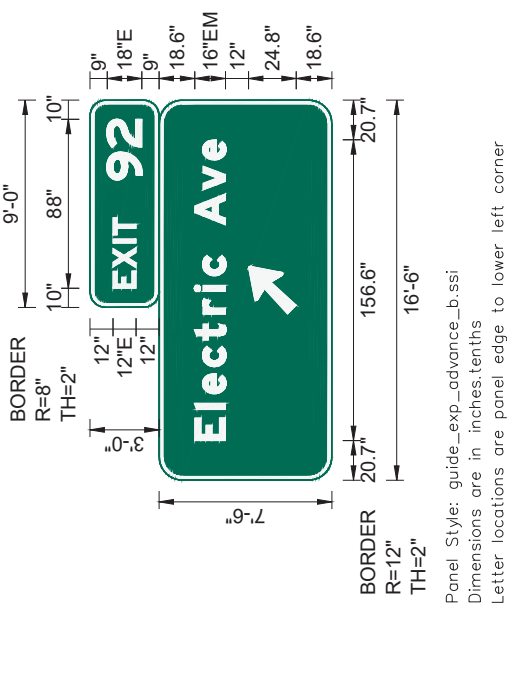

SIGN NUMBER		SP-40 w/ E1-5P	
WIDTH x HGT.		16'-6" x 7'-6"	
BORDER WIDTH		2"	
CORNER RADIUS		12"	
MOUNTING		Ground	
BACKGROUND		TYPE: Reflective	
LEGEND/BORDER		COLOR: Green	
TYPE:		Reflective	
COLOR:		White/White	

SYMBOL		ROT	X	Y	WID	HT
AR_Type A		315	86.6	118.6	20	31.5

LETTER POSITIONS (X)		LENGTH		SERIES/SIZE							
E	L	E	C	T	R	I	C	A	V	E	
20.7	36.8	45	59.1	73	86.4	98.3	106.4	117	133	151.2	166.8

SIGN NUMBER		SP-41	
WIDTH x HGT.		16'-0" x 7'-0"	
BORDER WIDTH		2"	
CORNER RADIUS		11"	
MOUNTING		Overhead	
BACKGROUND		TYPE: Reflective	
LEGEND/BORDER		COLOR: Green	
TYPE:		Reflective	
COLOR:		White/White	

LETTER POSITIONS (X)		LENGTH		SERIES/SIZE						
G	E	O	R	G	E	N	I	G	H	
19.6	35.9	50	65.8	76.2	91.8	102.3	118.3	136.7	144.9	161.8
E	X	P	R	E	S	S	W	A	Y	
22	36.7	54.5	70	80.4	94.2	107.9	121.7	141.2	156.4	

SIGN NUMBER		SP-42 w/ E1-5P	
WIDTH x HGT.		15'-6" x 5'-6"	
BORDER WIDTH		2"	
CORNER RADIUS		9"	
MOUNTING		Ground	
BACKGROUND		TYPE: Reflective	
LEGEND/BORDER		COLOR: Green	
TYPE:		Reflective	
COLOR:		White/White	

SIGN NUMBER		SP-43	
WIDTH x HGT.		15'-6" x 5'-6"	
BORDER WIDTH		2"	
CORNER RADIUS		9"	
MOUNTING		Ground	
BACKGROUND		TYPE: Reflective	
LEGEND/BORDER		COLOR: Green	
TYPE:		Reflective	
COLOR:		White/White	